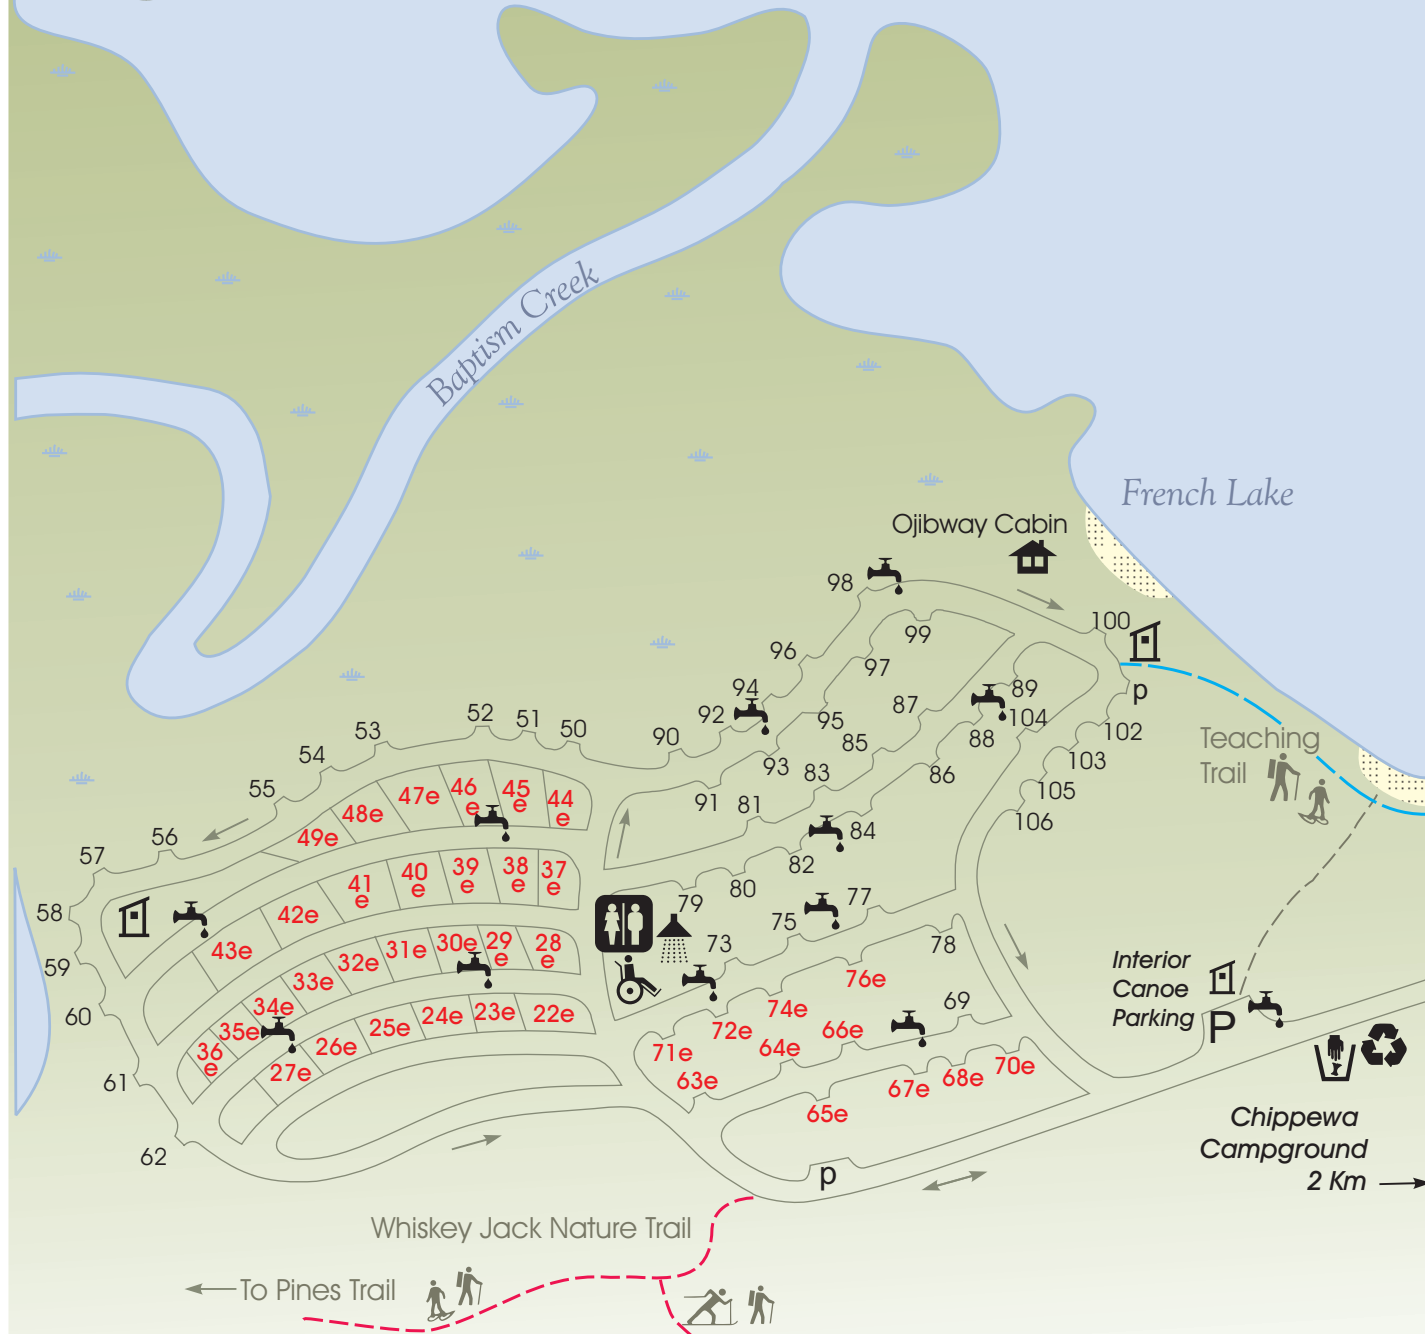

# OJIBWA CAMPGROUND

# CHIPPEWA CAMPGROUND

## Legend

- |  |                                   |  |                     |
|--|-----------------------------------|--|---------------------|
|  | Comfort Station                   |  | Canoe Launch        |
|  | Shower & Laundromat               |  | Cabin               |
|  | Wheelchair Accessible             |  | Parking             |
|  | Drinking Water                    |  | Limited Parking     |
|  | Electrical Hookup                 |  | Hiking Trail        |
|  | Privy                             |  | X-Country Ski Trail |
|  | Trailer Storage                   |  | Snowshoe Trail      |
|  | Trailer Dumping & Filling Station |  | Recycling Station   |
|  |                                   |  | Garbage Disposal    |
|  |                                   |  | Wetland             |