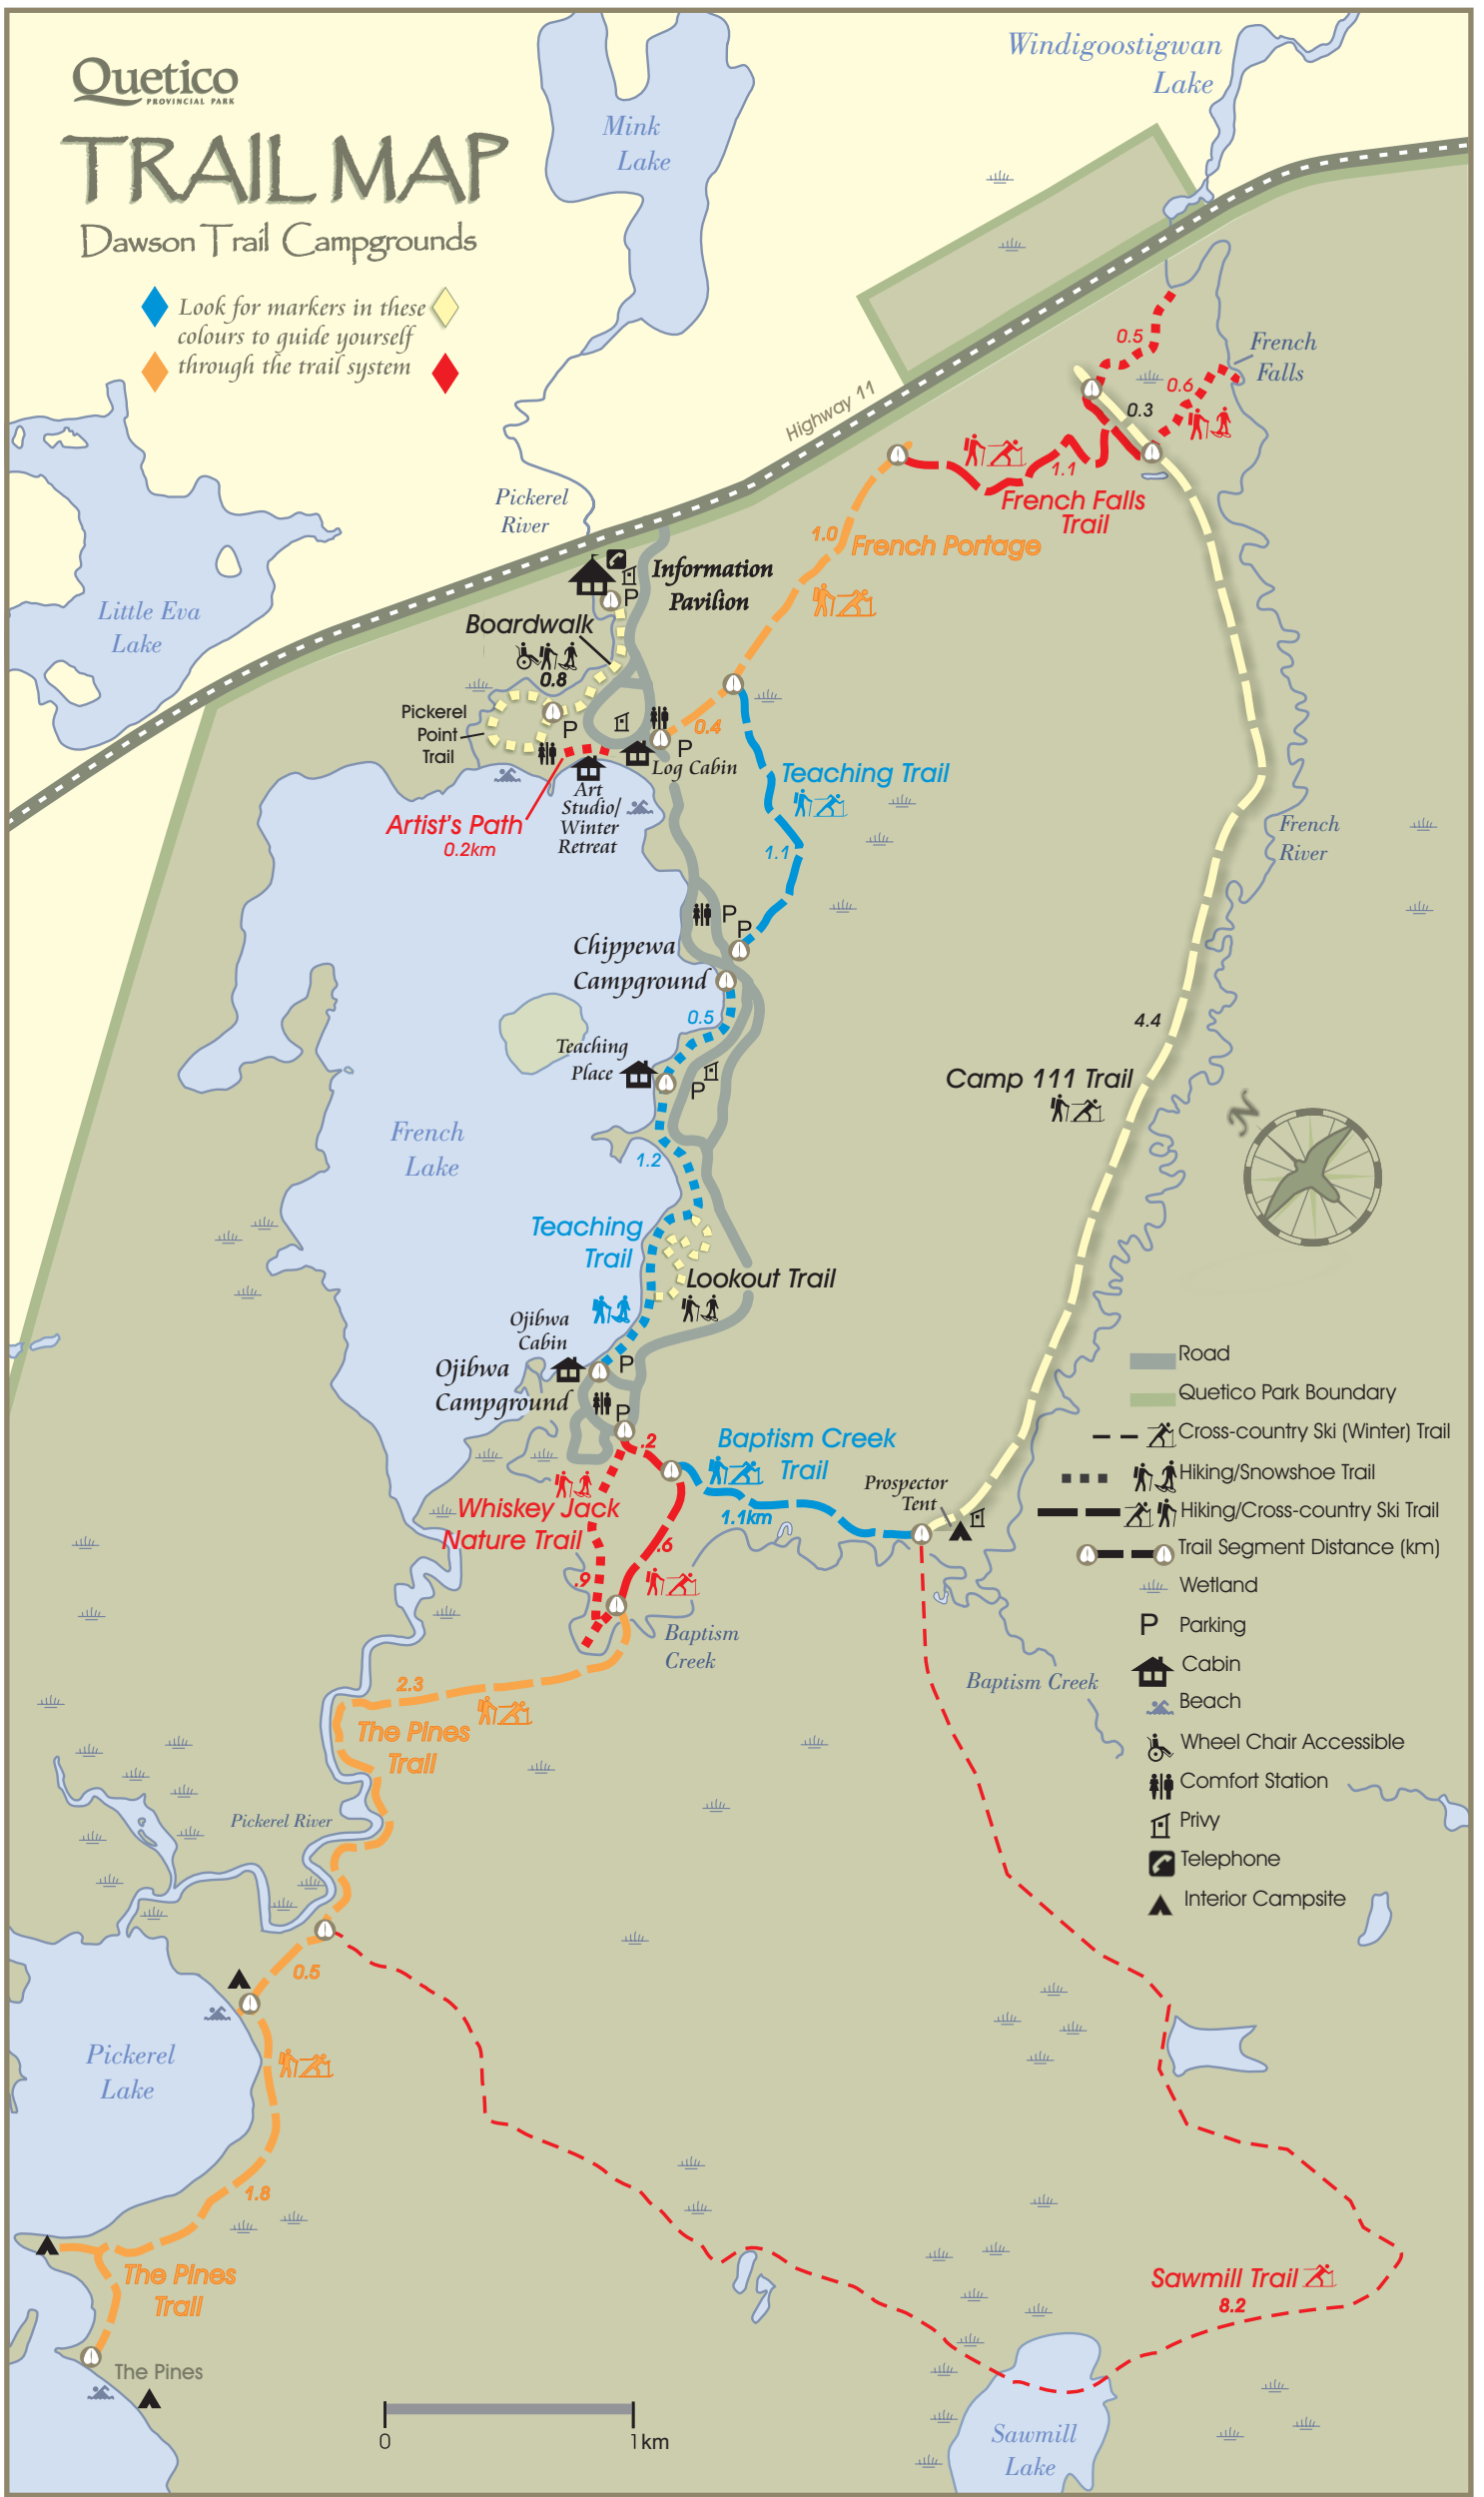

TRAIL MAP

Dawson Trail Campgrounds

- ◆ Look for markers in these colours to guide yourself through the trail system
- ◆

- Road
- Quetico Park Boundary
- Cross-country Ski (Winter) Trail
- Hiking/Snowshoe Trail
- Hiking/Cross-country Ski Trail
- Trail Segment Distance (km)
- Wetland
- P Parking
- Cabin
- Beach
- Wheel Chair Accessible
- Comfort Station
- Privy
- Telephone
- Interior Campsite