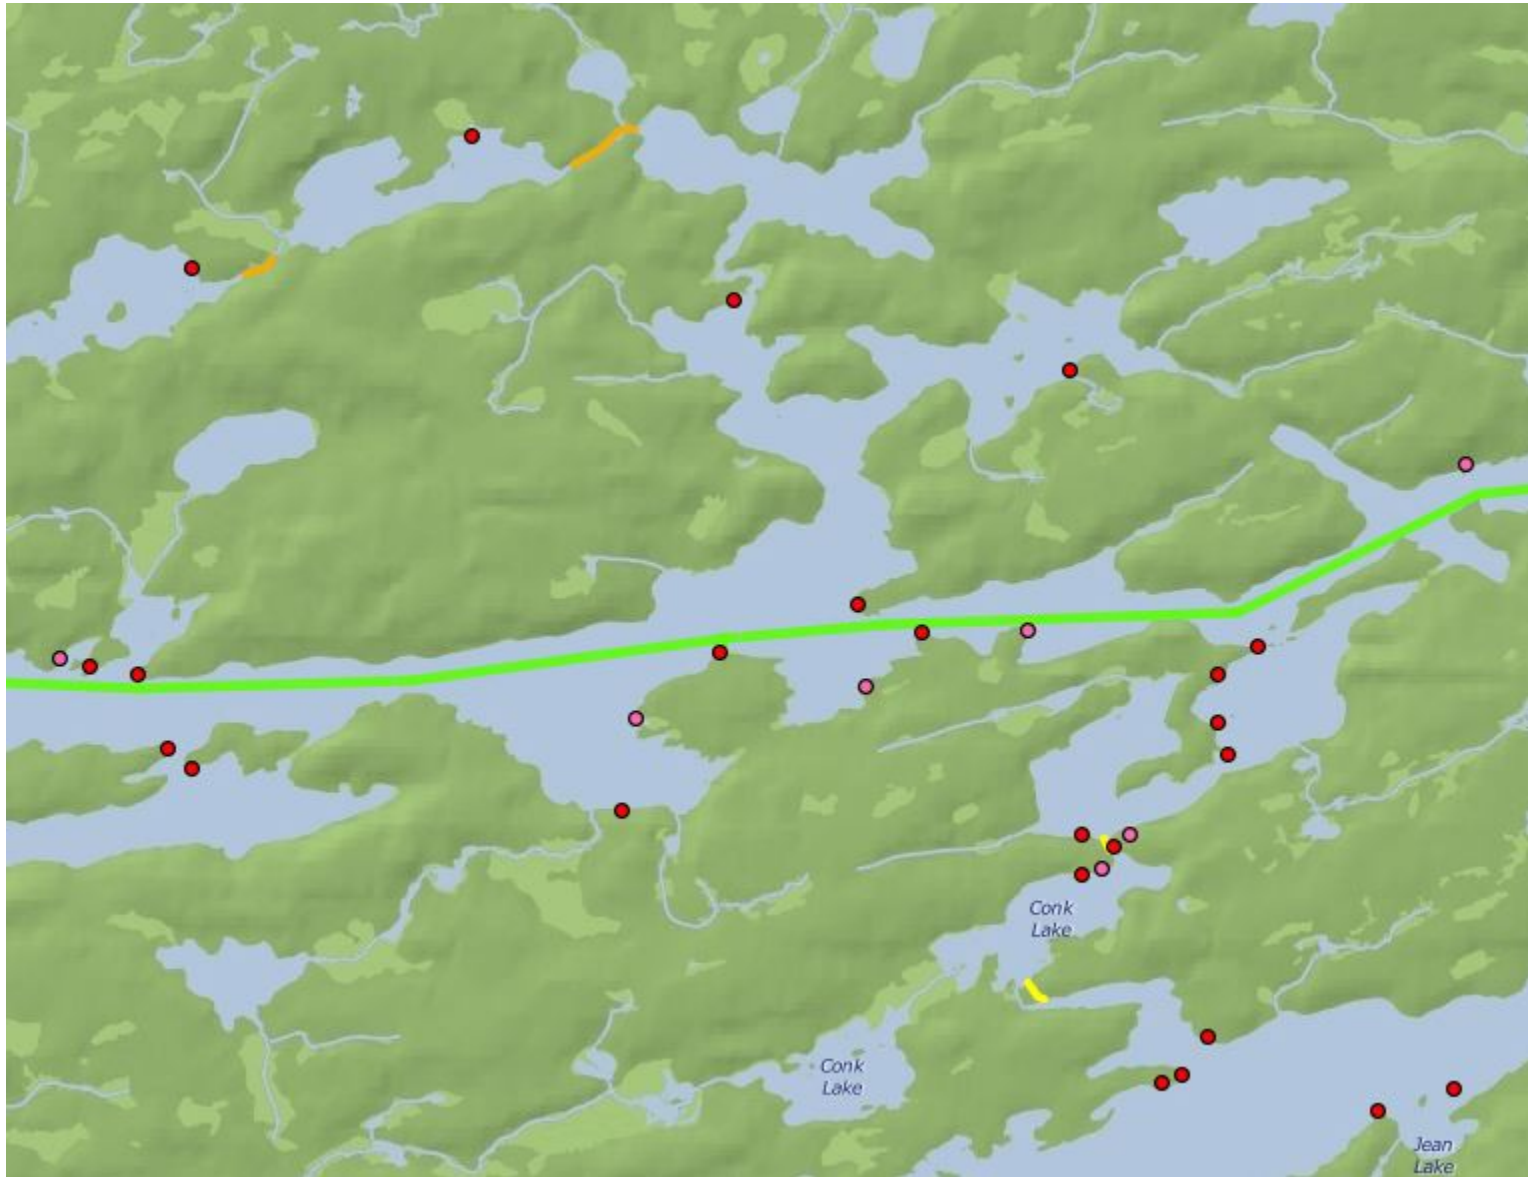

Quetico Outfitters

Quetico Tranquility Trip, 56 Miles - Data by PaddlePlanner.com

Red dots are campsites Yellow - Red indicate the portages.

Quetico Outfitters

Quetico Tranquility Trip, 56 Miles - Data by PaddlePlanner.com

Quetico Outfitters

Quetico Tranquility Trip, 56 Miles - Data by PaddlePlanner.com

Quetico Outfitters

Quetico Tranquility Trip, 56 Miles - Data by PaddlePlanner.com

Quetico Outfitters

Quetico Tranquility Trip, 56 Miles - Data by PaddlePlanner.com

Quetico Outfitters

Quetico Tranquility Trip, 56 Miles - Data by PaddlePlanner.com

Quetico Outfitters

Quetico Tranquility Trip, 56 Miles - Data by PaddlePlanner.com