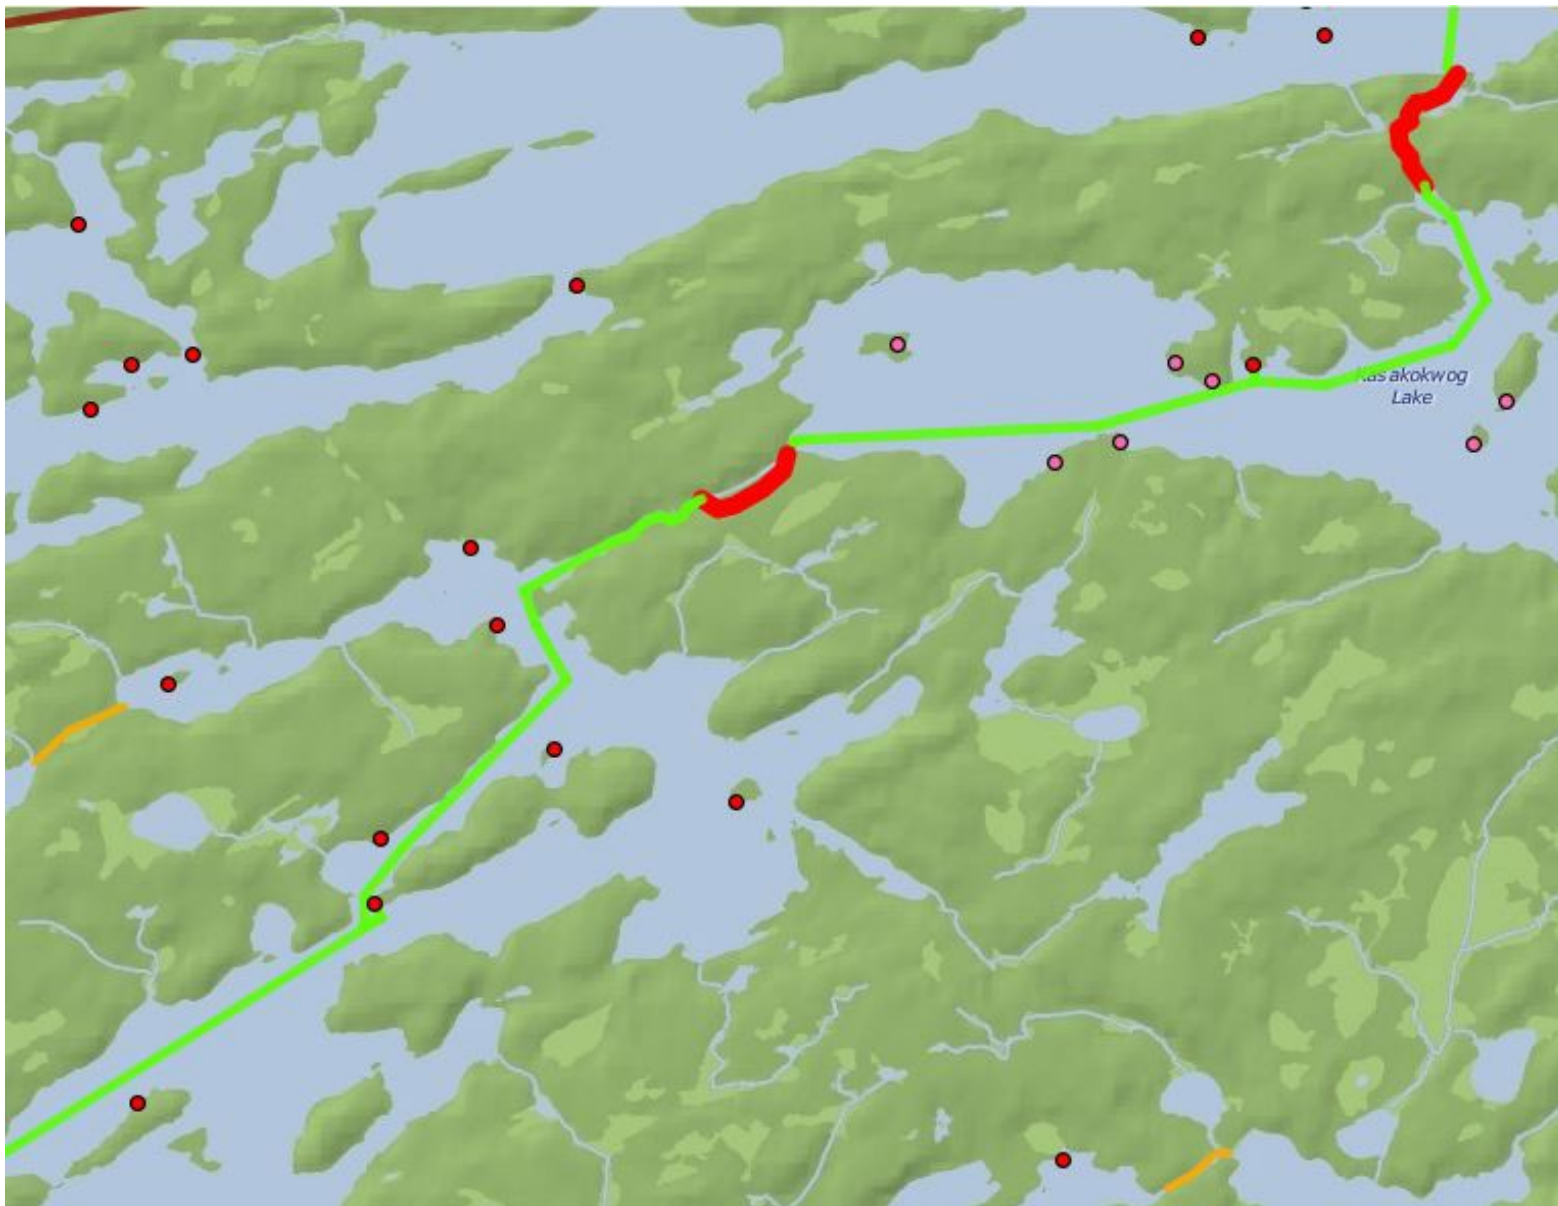

Quetico Outfitters

Quetico Tranquility Trip, 56 Miles - Data by PaddlePlanner.com

Red dots are campsites Yellow - Red indicate the portages.

Quetico Outfitters

Quetico Tranquility Trip, 56 Miles - Data by PaddlePlanner.com

Quetico Outfitters

Quetico Tranquility Trip, 56 Miles - Data by PaddlePlanner.com

Quetico Outfitters

Quetico Tranquility Trip, 56 Miles - Data by PaddlePlanner.com

Quetico Outfitters

Quetico Tranquility Trip, 56 Miles - Data by PaddlePlanner.com

Quetico Outfitters

Quetico Tranquility Trip, 56 Miles - Data by PaddlePlanner.com

Quetico Outfitters

Quetico Tranquility Trip, 56 Miles - Data by PaddlePlanner.com