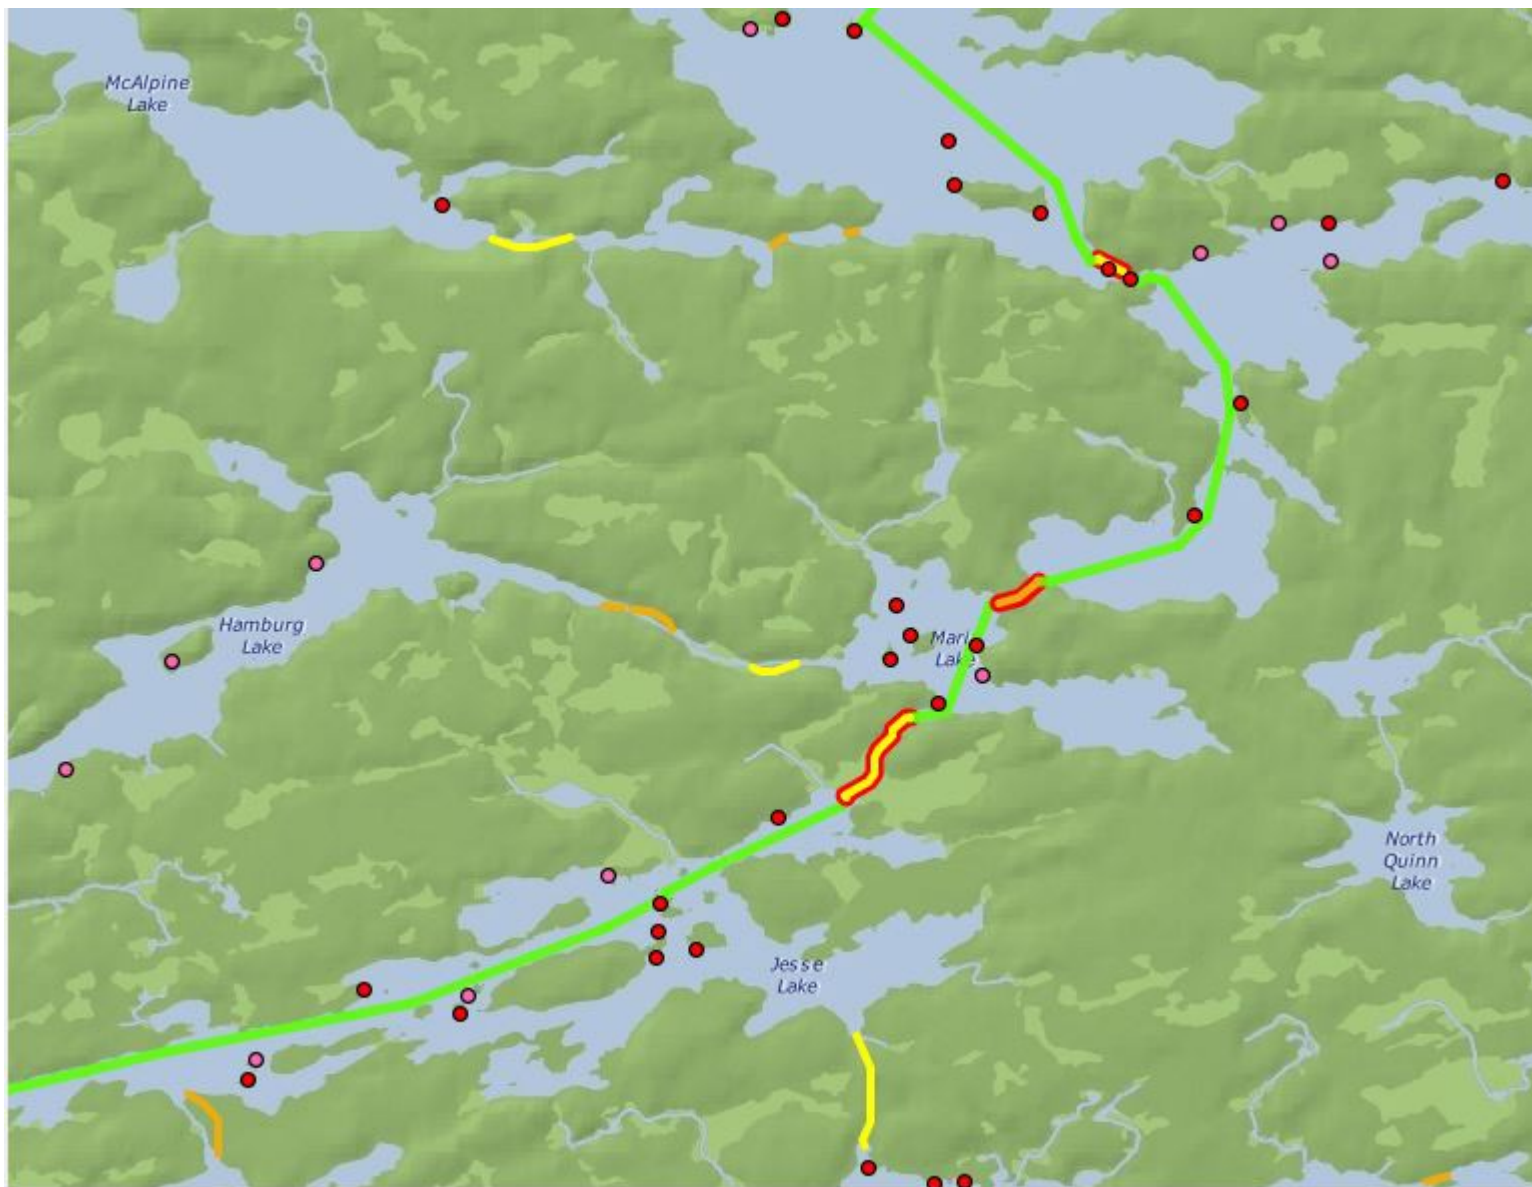

Quetico Outfitters

Quetico Tranquility Trip, 56 Miles - Data by PaddlePlanner.com

Red dots are campsites Yellow - Red indicate the portages.

Quetico Outfitters

Quetico Tranquility Trip, 56 Miles - Data by PaddlePlanner.com

Quetico Outfitters

Quetico Tranquility Trip, 56 Miles - Data by PaddlePlanner.com

Quetico Outfitters

Quetico Tranquility Trip, 56 Miles - Data by PaddlePlanner.com

Quetico Outfitters

Quetico Tranquility Trip, 56 Miles - Data by PaddlePlanner.com

Quetico Outfitters

Quetico Tranquility Trip, 56 Miles - Data by PaddlePlanner.com

Quetico Outfitters

Quetico Tranquility Trip, 56 Miles - Data by PaddlePlanner.com