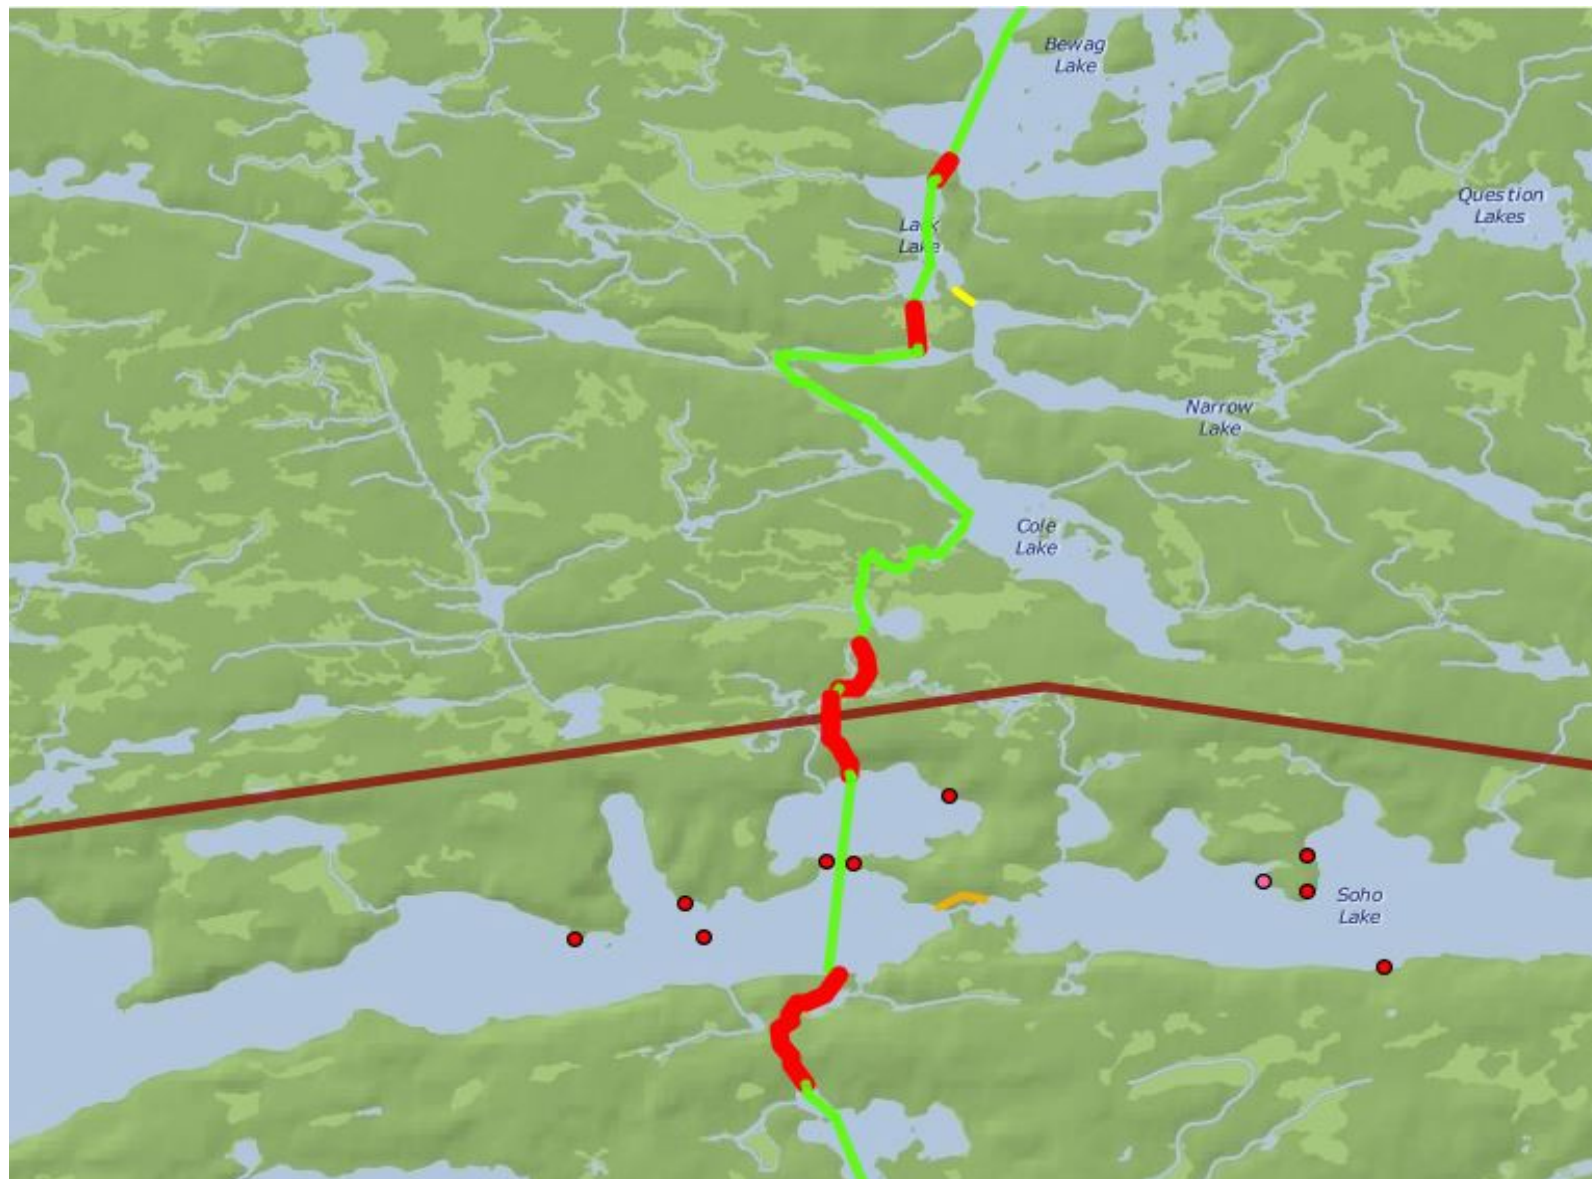

Quetico Outfitters

Quetico Tranquility Trip, 56 Miles - Data by PaddlePlanner.com

Red dots are campsites Yellow - Red indicate the portages.

Quetico Outfitters

Quetico Tranquility Trip, 56 Miles - Data by PaddlePlanner.com

Quetico Outfitters

Quetico Tranquility Trip, 56 Miles - Data by PaddlePlanner.com

Quetico Outfitters

Quetico Tranquility Trip, 56 Miles - Data by PaddlePlanner.com

Quetico Outfitters

Quetico Tranquility Trip, 56 Miles - Data by PaddlePlanner.com

Quetico Outfitters

Quetico Tranquility Trip, 56 Miles - Data by PaddlePlanner.com

Quetico Outfitters

Quetico Tranquility Trip, 56 Miles - Data by PaddlePlanner.com