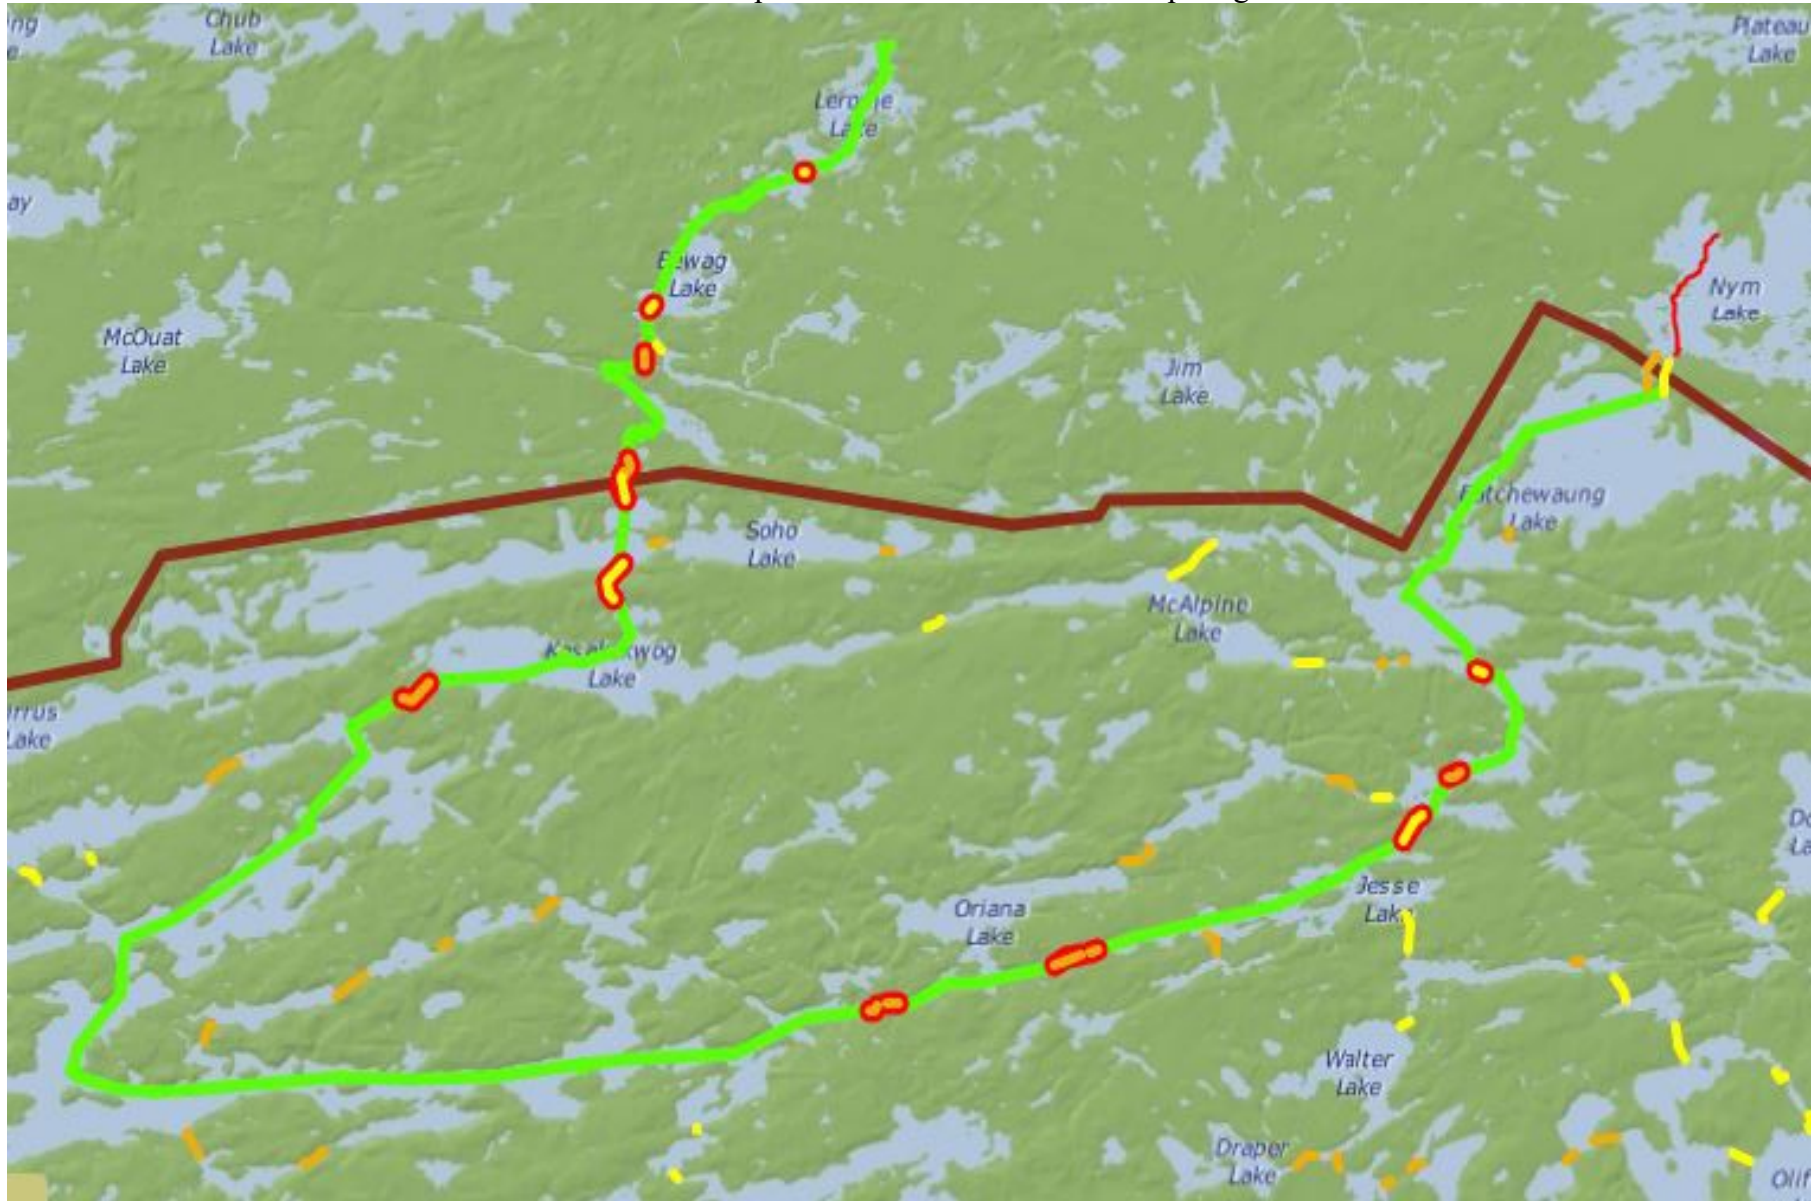

Quetico Outfitters

Quetico Tranquility Trip, 56 Miles - Data by PaddlePlanner.com

Red dots are campsites Yellow - Red indicate the portages.

Quetico Outfitters

Quetico Tranquility Trip, 56 Miles - Data by PaddlePlanner.com

Quetico Outfitters

Quetico Tranquility Trip, 56 Miles - Data by PaddlePlanner.com

Quetico Outfitters

Quetico Tranquility Trip, 56 Miles - Data by PaddlePlanner.com

Quetico Outfitters

Quetico Tranquility Trip, 56 Miles - Data by PaddlePlanner.com

Quetico Outfitters

Quetico Tranquility Trip, 56 Miles - Data by PaddlePlanner.com

Quetico Outfitters

Quetico Tranquility Trip, 56 Miles - Data by PaddlePlanner.com