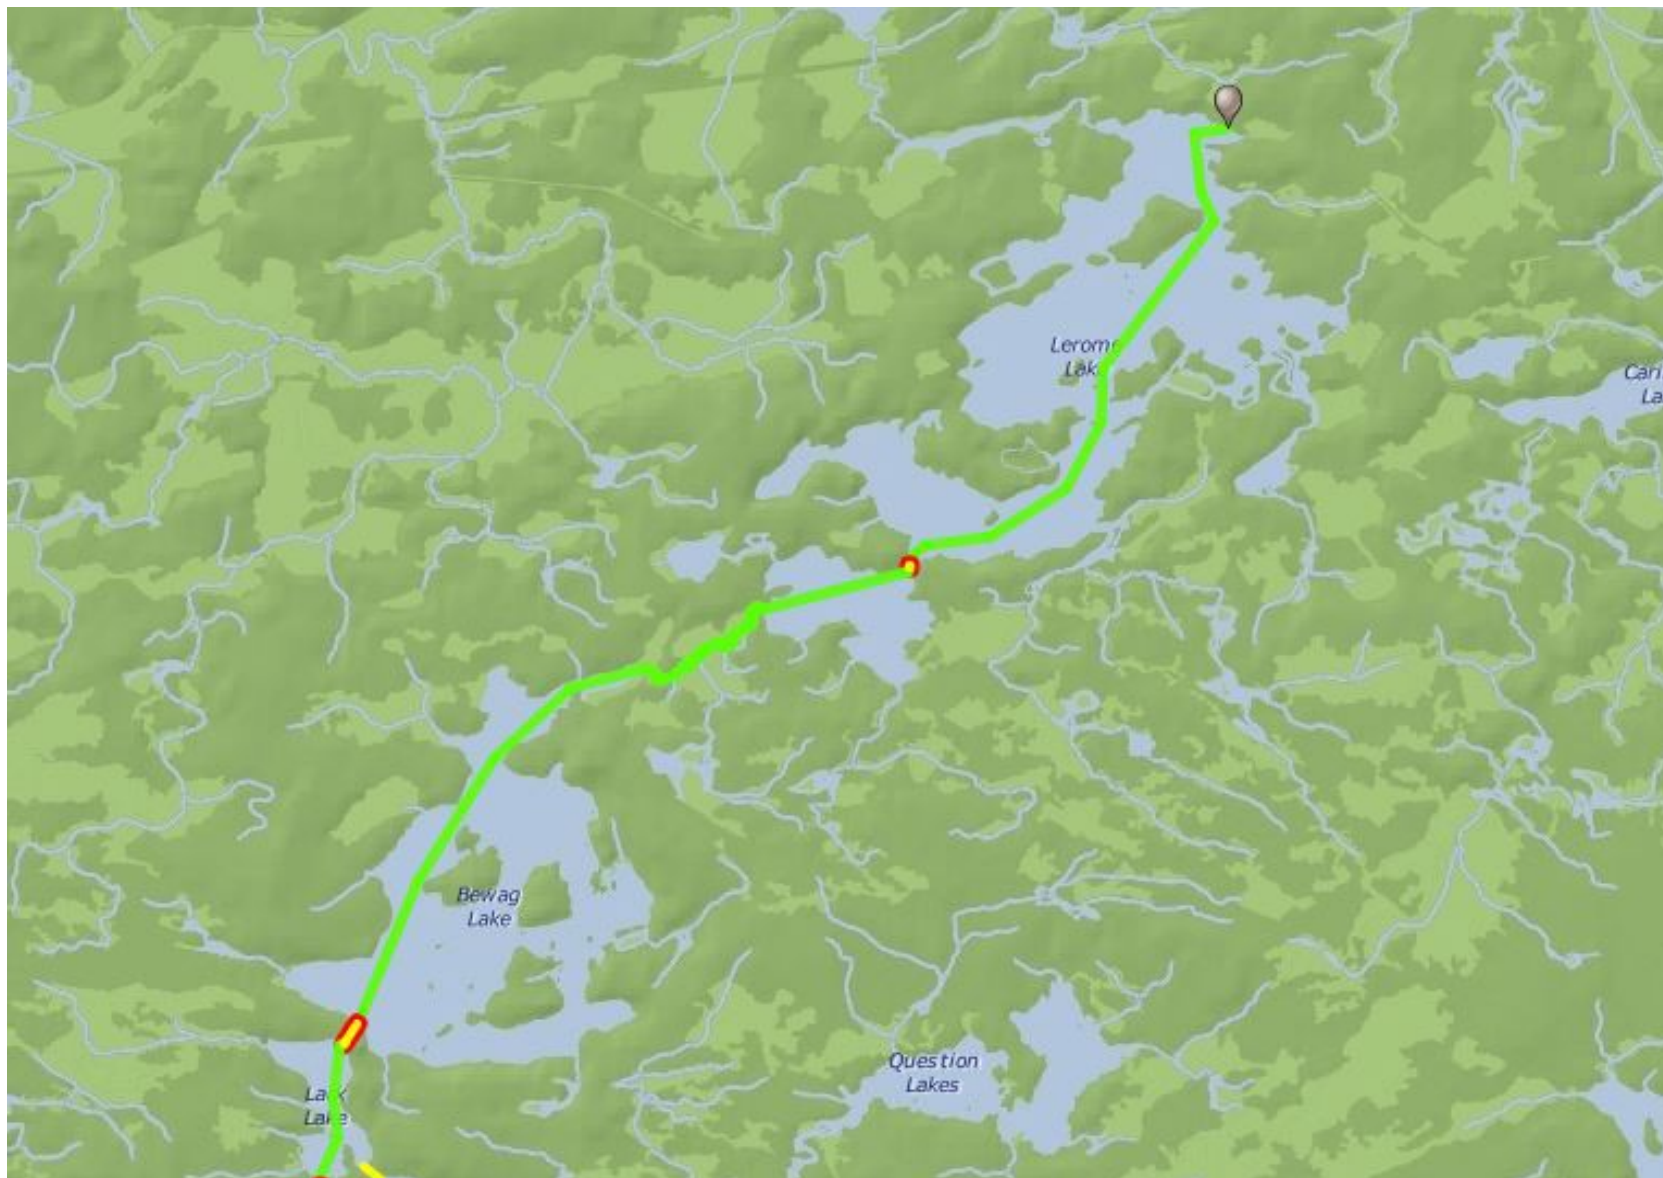

Quetico Outfitters

Quetico Tranquility Trip, 56 Miles - Data by PaddlePlanner.com

Red dots are campsites Yellow - Red indicate the portages.

Quetico Outfitters

Quetico Tranquility Trip, 56 Miles - Data by PaddlePlanner.com

Quetico Outfitters

Quetico Tranquility Trip, 56 Miles - Data by PaddlePlanner.com

Quetico Outfitters

Quetico Tranquility Trip, 56 Miles - Data by PaddlePlanner.com

Quetico Outfitters

Quetico Tranquility Trip, 56 Miles - Data by PaddlePlanner.com

Quetico Outfitters

Quetico Tranquility Trip, 56 Miles - Data by PaddlePlanner.com

Quetico Outfitters

Quetico Tranquility Trip, 56 Miles - Data by PaddlePlanner.com