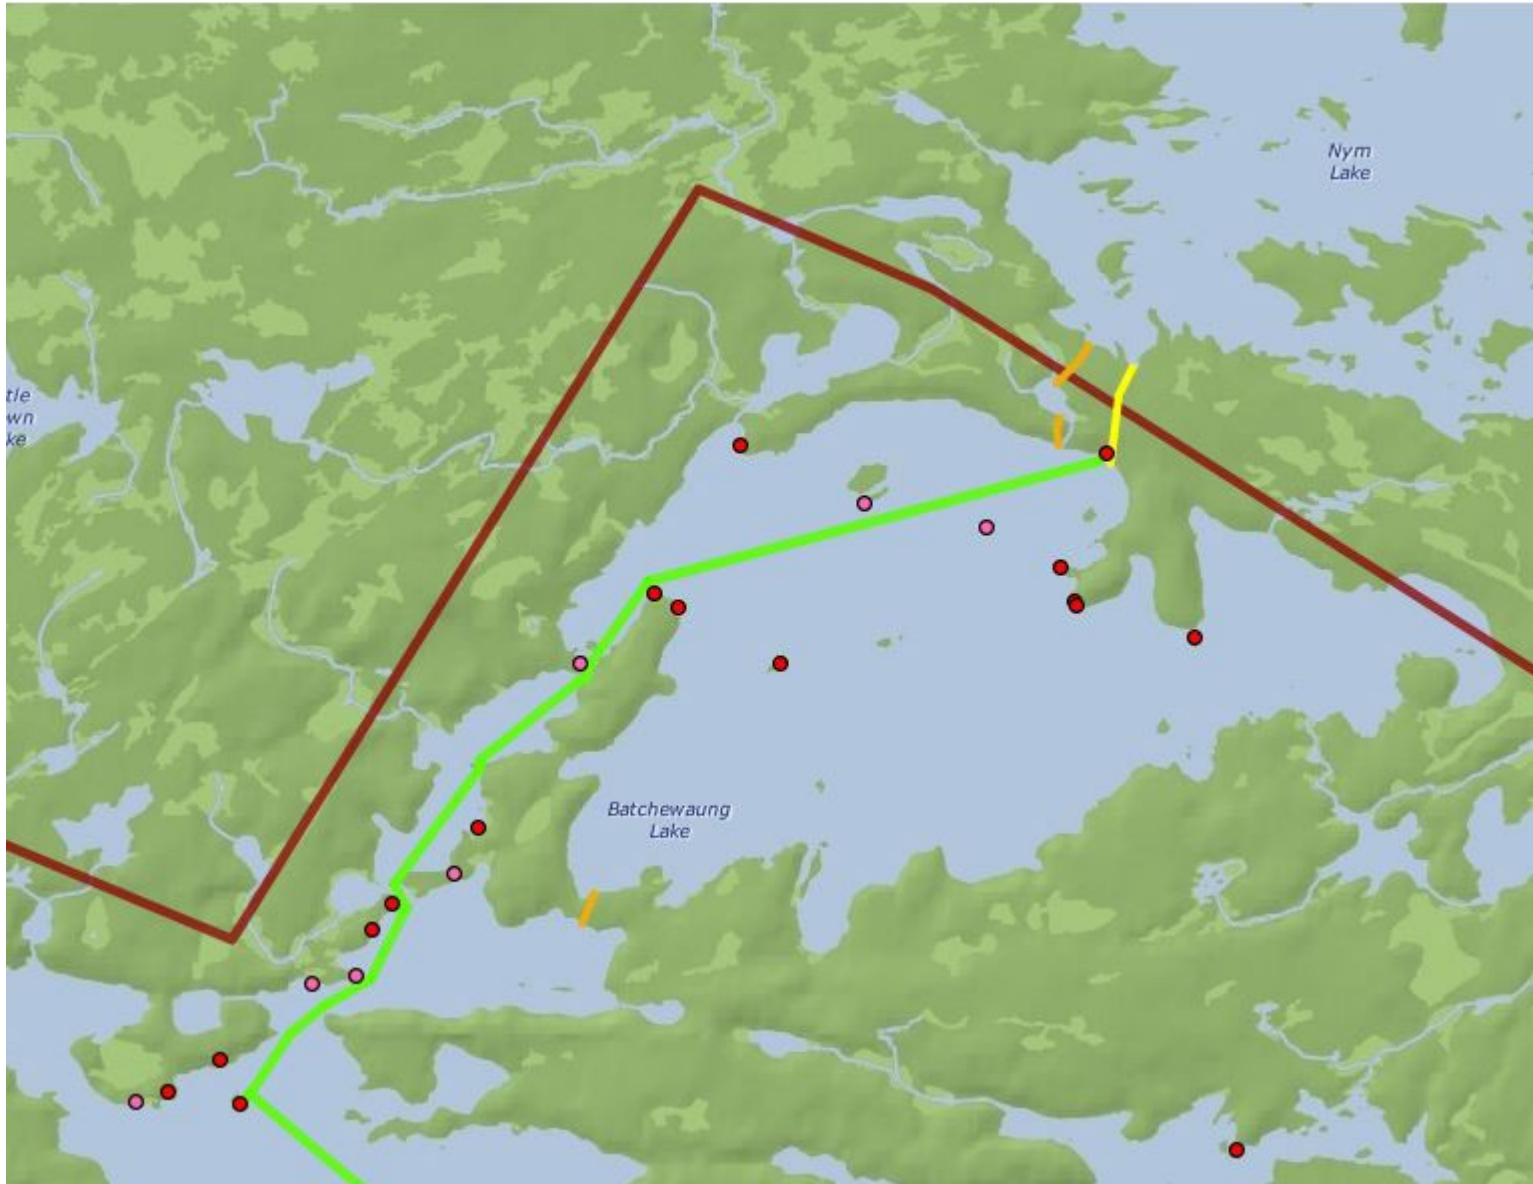

Quetico Outfitters

Quetico Tranquility Trip, 56 Miles - Data by PaddlePlanner.com

Red dots are campsites Yellow - Red indicate the portages.

Quetico Outfitters

Quetico Tranquility Trip, 56 Miles - Data by PaddlePlanner.com

Quetico Outfitters

Quetico Tranquility Trip, 56 Miles - Data by PaddlePlanner.com

Quetico Outfitters

Quetico Tranquility Trip, 56 Miles - Data by PaddlePlanner.com

Quetico Outfitters

Quetico Tranquility Trip, 56 Miles - Data by PaddlePlanner.com

Quetico Outfitters

Quetico Tranquility Trip, 56 Miles - Data by PaddlePlanner.com

Quetico Outfitters

Quetico Tranquility Trip, 56 Miles - Data by PaddlePlanner.com